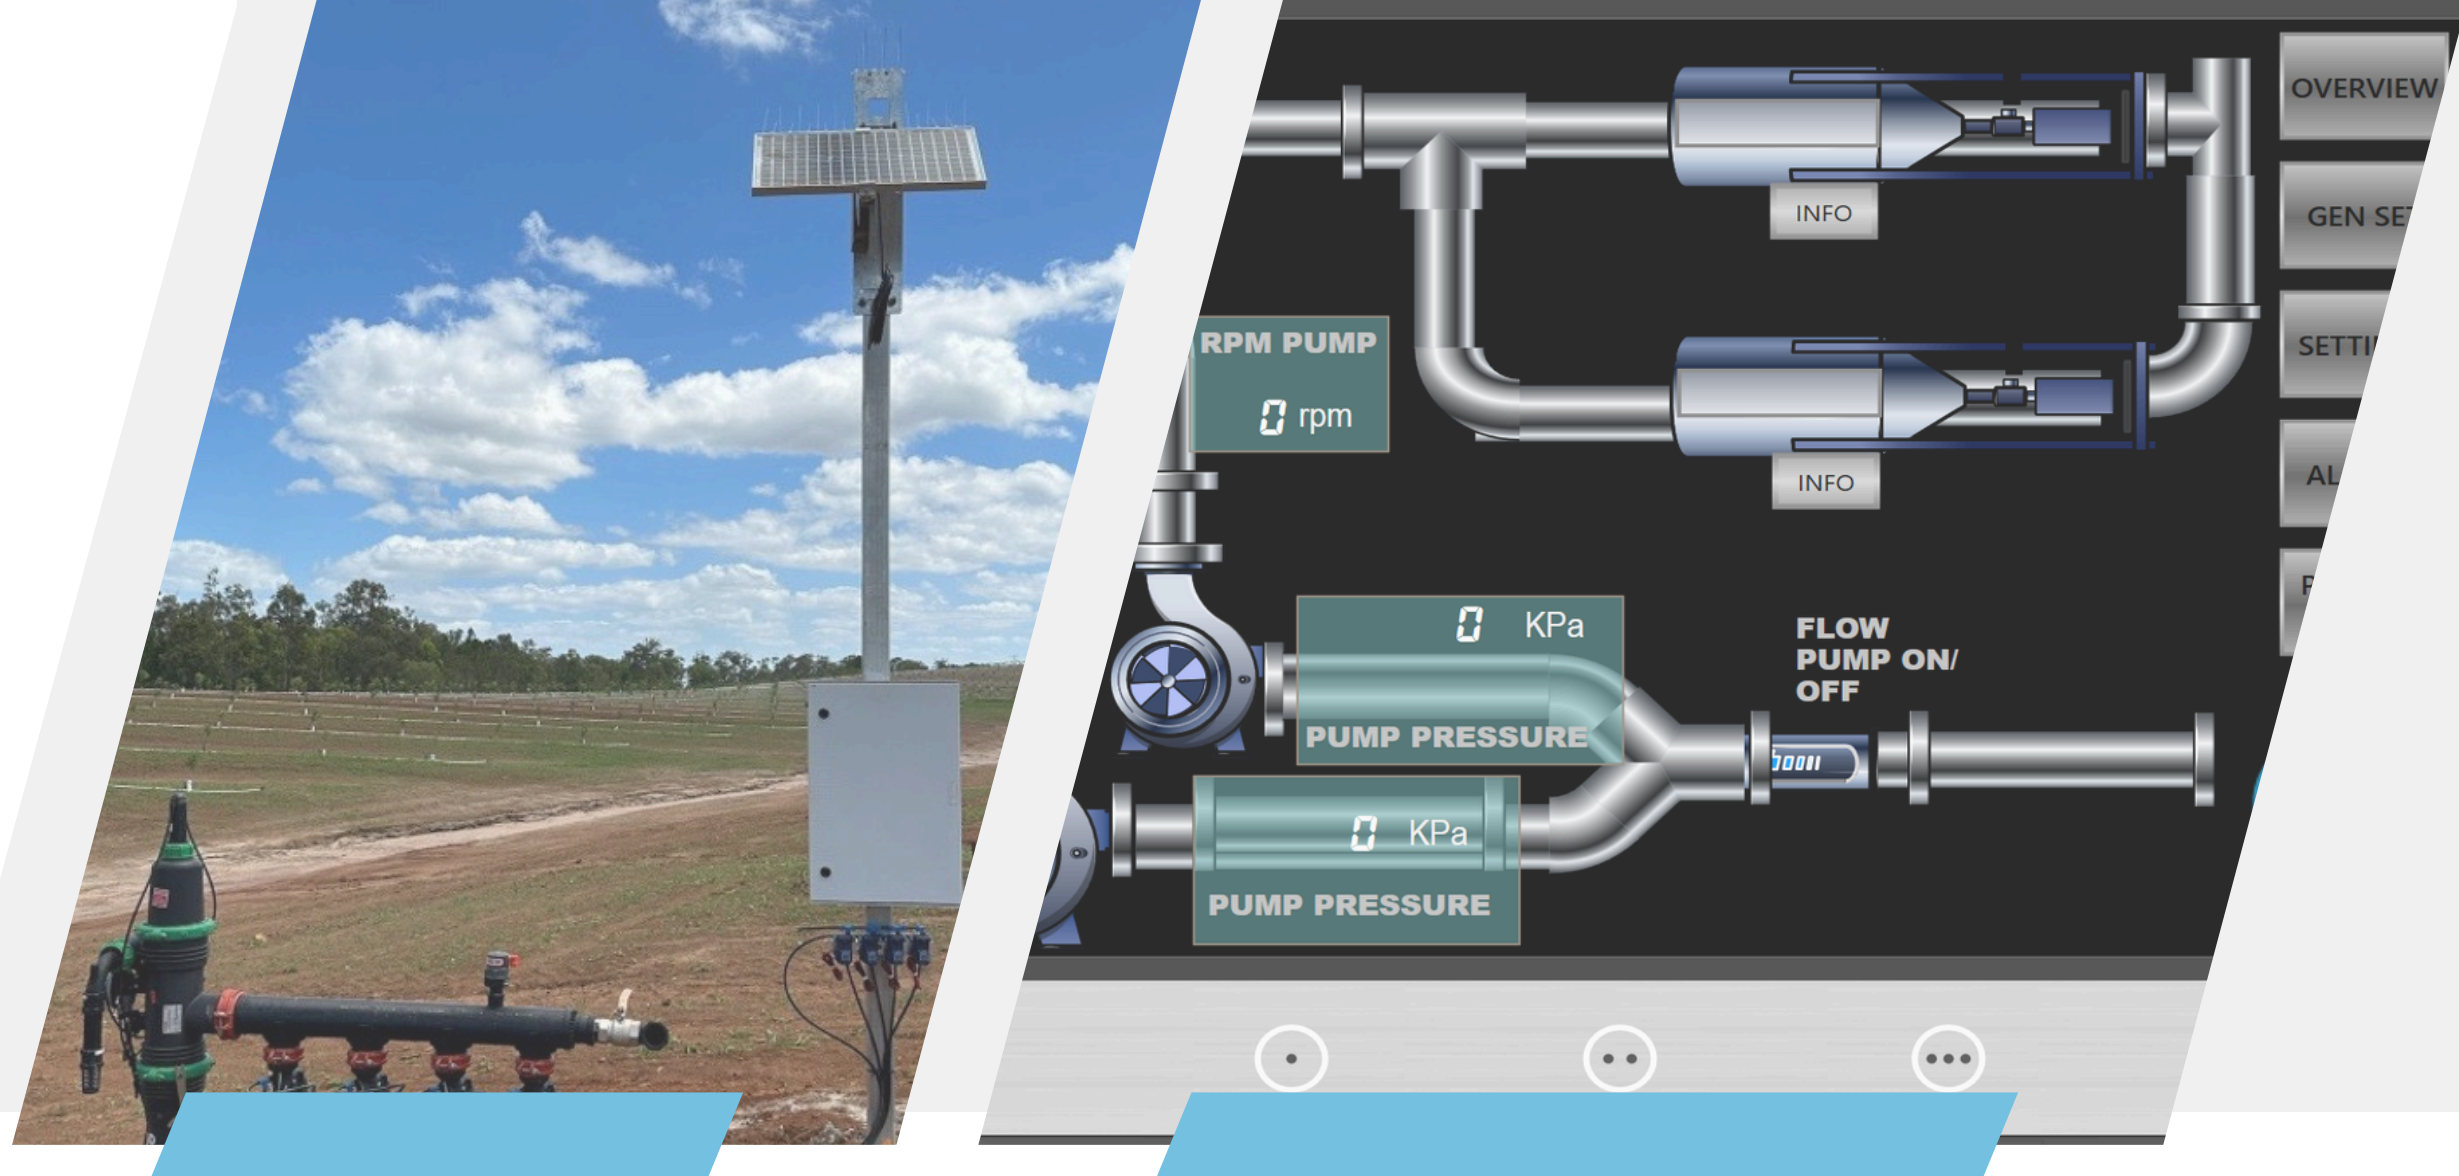

informag.com.au/irrigate

PRECISION AND CONTROL AT EVERY DROP

Drawing from a solid understanding of water management constraints complemented by direct collaboration with experts and farmers, GrowData Irrigate offers a smart, sustainable hardware and software solution to water management.

It's precision irrigation blended with connectivity and automation, ensuring every drop is effectively utilised.

Irrigation, Connectivity, Automation

Features and Benefits

Optimise your water usage and on-farm connectivity with Irrigate.

- **Integrated WiFi Mesh Network:** Ensures seamless connectivity across the farm, enabling effective communication between devices regardless of location.
- **System Integrations:** Compatible with existing agricultural systems, allowing for a smooth transition and enhancement of current infrastructures.
- **Advanced Dashboards and Analytics:** Provide comprehensive insights into irrigation patterns and effectiveness, with detailed analytics that inform better water management decisions.
- **Sensor Compatibility:** Supports a wide range of sensors, including SDI-12, moisture sensors, and dendrometers, integrating various data points into a unified management system.