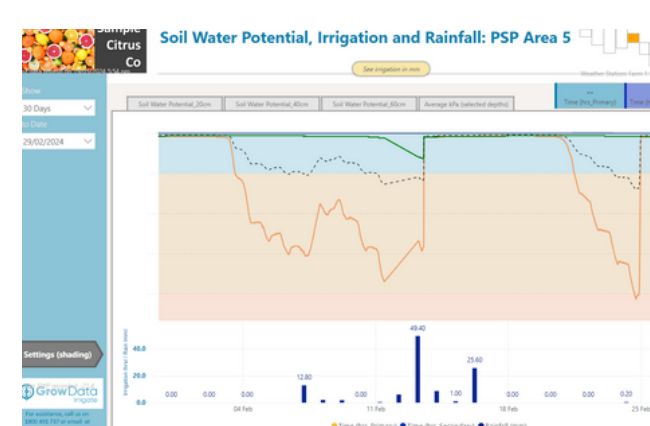

Contact Us

+61 (0)7 3184 8140 // informag.com.au/irrigate