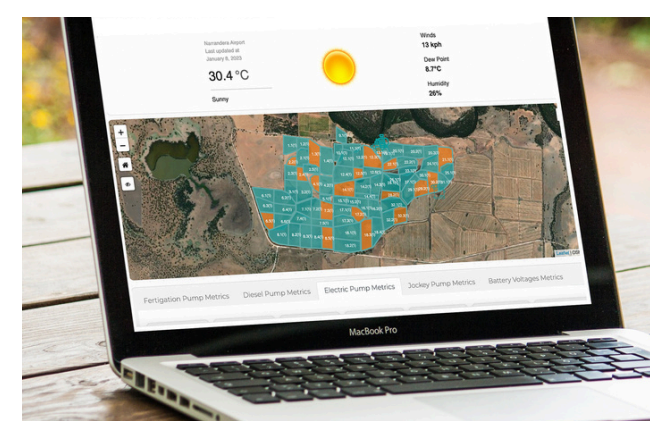

Contact Us

+61 (0)7 3184 8140 // informag.com.au/irrigate